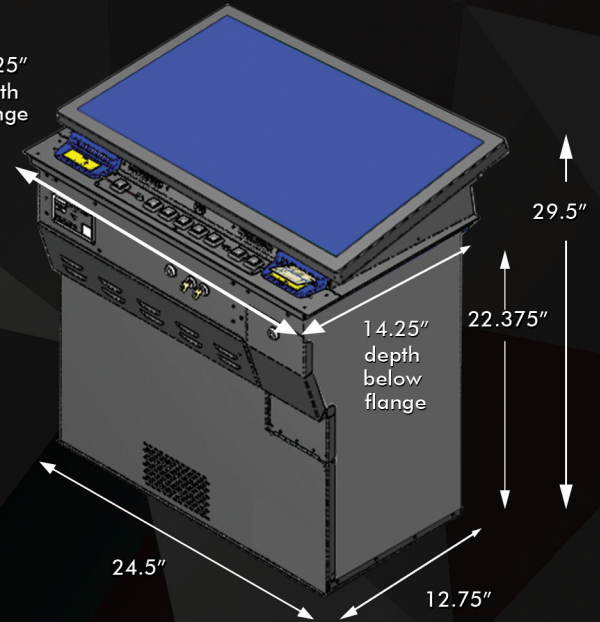

# BARTOP DROP-IN

ELEVATE THE **SUCCESS** OF YOUR **CASINO** FLOOR

- ✓ **DESIGNED FOR THE WORLD WIDE CASINO INDUSTRY**
- ✓ **BUILT FOR THE REPLACEMENT OF ALL INDUSTRY BARTOPS**

26.25" x 15.125"  
width and depth  
at top with flange

## Bartop Drop-In Features

- 27" Edge lit monitor with 1920x1080 resolution
- Advanced Intel processor on state of the art logic board
- Stereo + sub-woofer speaker system
- Easy front panel access to all components
- Easy operator "Bet Verifier" LCD window.