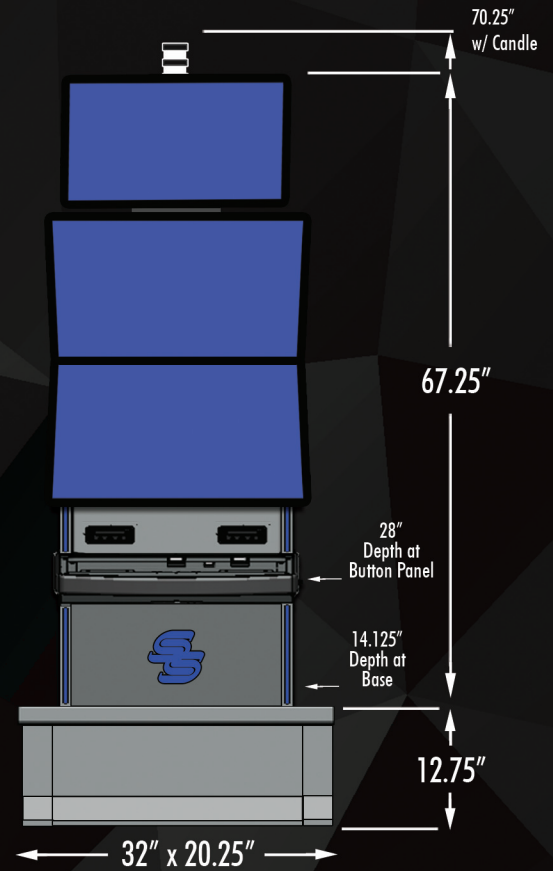

SIGNATURE UPRIGHT

ELEVATE THE SUCCESS OF YOUR CASINO FLOOR

Signature Upright Features

- Two 27" P-CAP monitors with 1920x1080 resolution
- Top 23" media screen
- Edge-lit LED monitors
- State of the art logic board
- Enhanced sound system
- Colorful halo lit button panel

Model S2427S